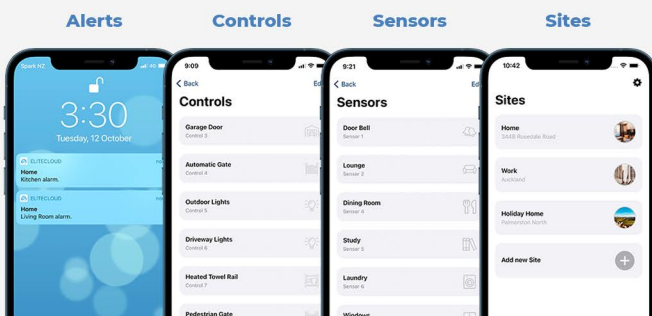

Optional App Interface Upgrade

EliteCloud

www.elitecloud.co.nz

- Plug & Play
- Pre-programmed
- Push notification alerts
- Apple or Android Compatible
- Proudly NZ Designed & Manufactured
- Select from more than 80 notification options
- Bank level encryption
- Hardware sold separately (order code EC-IoT)

EliteCloud

EC Long Range Wireless (optional accessories)

EC wireless series allows installers to specify professional, correctly positioned products without excessive labour, unpleasant trunking or conduit. With up to 500m range, almost any site can be accurately secured.